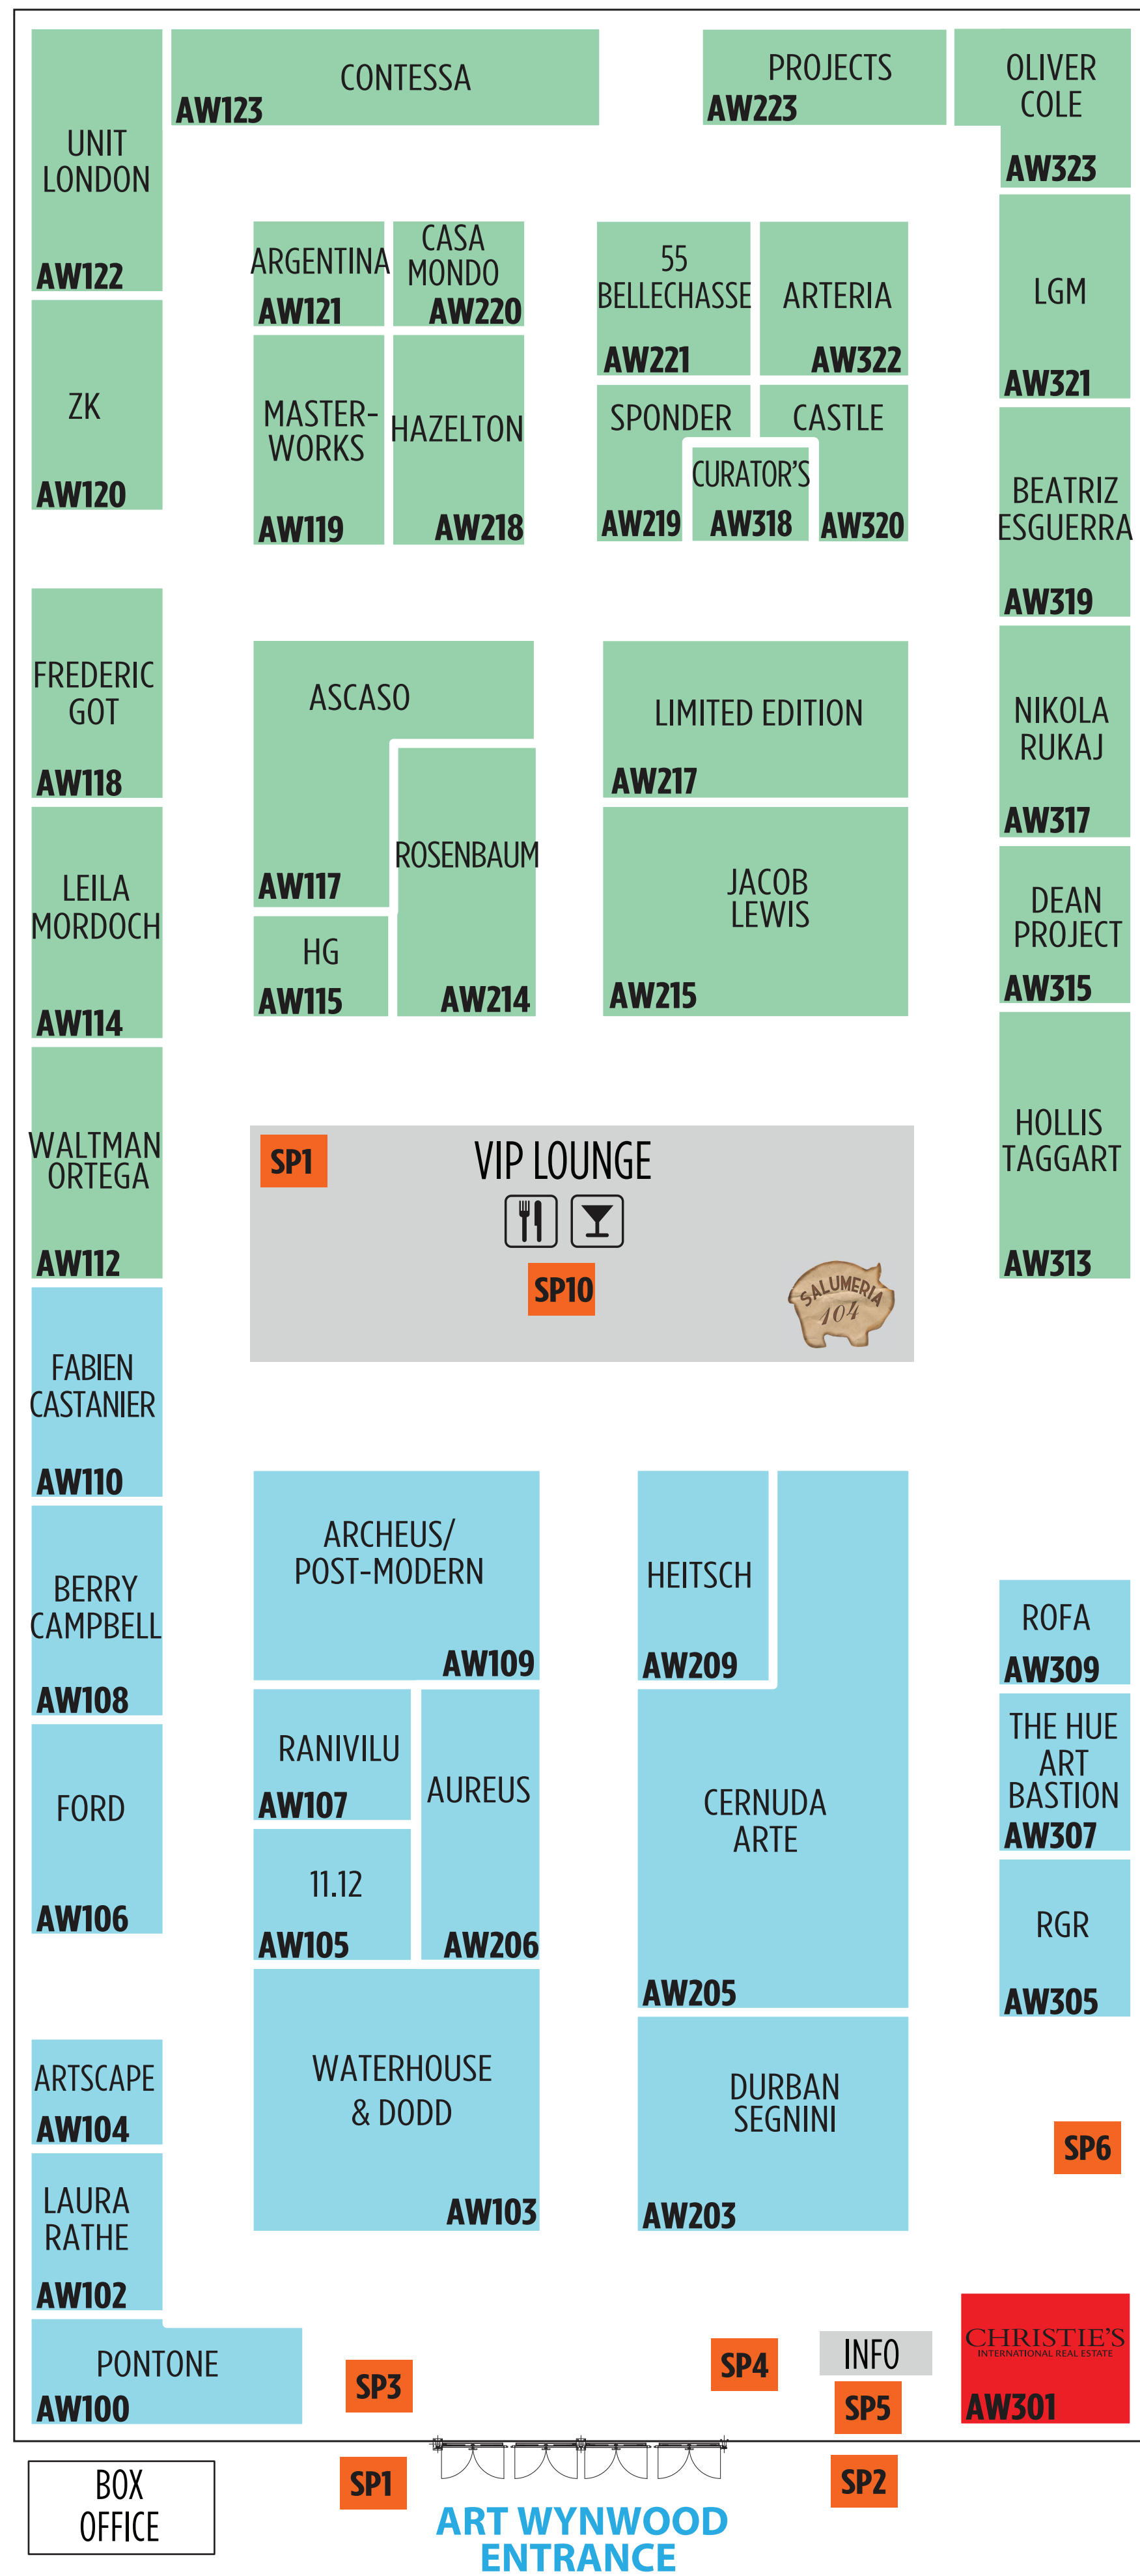

art wynwood

EXHIBITING GALLERIES

11.12 GALLERY AW105	DEAN PROJECT AW315	Oliver Cole Gallery AW323
55Bellechasse AW221	DL ART GALLERY AW605	OPERA GALLERY AW403
AC Contemporary Art AW504	Durban Segnini Gallery AW203	Pontone Gallery AW100
ARCHEUS/POST-MODERN AW109	Fabien Castanier Gallery AW110	Projects Gallery AW223
ART NOUVEAU GALLERY AW410	FREDERIC GOT AW118	Ranivilu Art Gallery AW107
Artéria AW322	GALLERIA CA' D'ORO AW409	RGR+Art AW305
Artscape Lab AW104	Galeria la Argentina AW121	Robert Fontaine Gallery AW503
Artium Art Gallery AW602	GALERIA LGM AW321	Rofa projects AW309
ASCASO GALLERY AW117	Hazelton Galleries AW218	Rosenbaum Contemporary AW214
AUREUS Contemporary AW206	Heitsch Gallery AW209	SHIM: Art Helix and RARE Birds AW405
Avant Gallery AW406	HG Contemporary AW115	Sponder Gallery AW219
Beatriz Esguerra Art AW319	Hollis Taggart Galleries AW313	Studio 21 Fine Art AW600
Berry Campbell Gallery AW108	Imaginat Gallery AW603	The Ford Galleries AW106
CASA CUADRADA AW505	Jacob Lewis Gallery AW215	The Hue Art Bastion AW307
Casa Mondo AW220	Lassiter Fine Art AW601	TWYLA SP8
Castle Fitzjohns Gallery AW320	Laura Rathe Fine Art AW102	UNIT LONDON AW122
Cernuda Arte AW205	Lelia Mordoch Gallery AW114	Vertu Fine Art AW401
Chesterfield Gallery AW407	Limited Edition AW217	Waltman Ortega Fine Art AW112
Christopher Martin Gallery AW400	MARK HACHEM AW507	Waterhouse & Dodd AW103
Contessa Gallery AW123	Masterworks Fine Art Gallery AW119	Wynwood 28 Art Gallery AW501
Curator's Voice Art Projects AW318	NIKOLA RUKAJ GALLERY AW317	ZK Gallery AW120