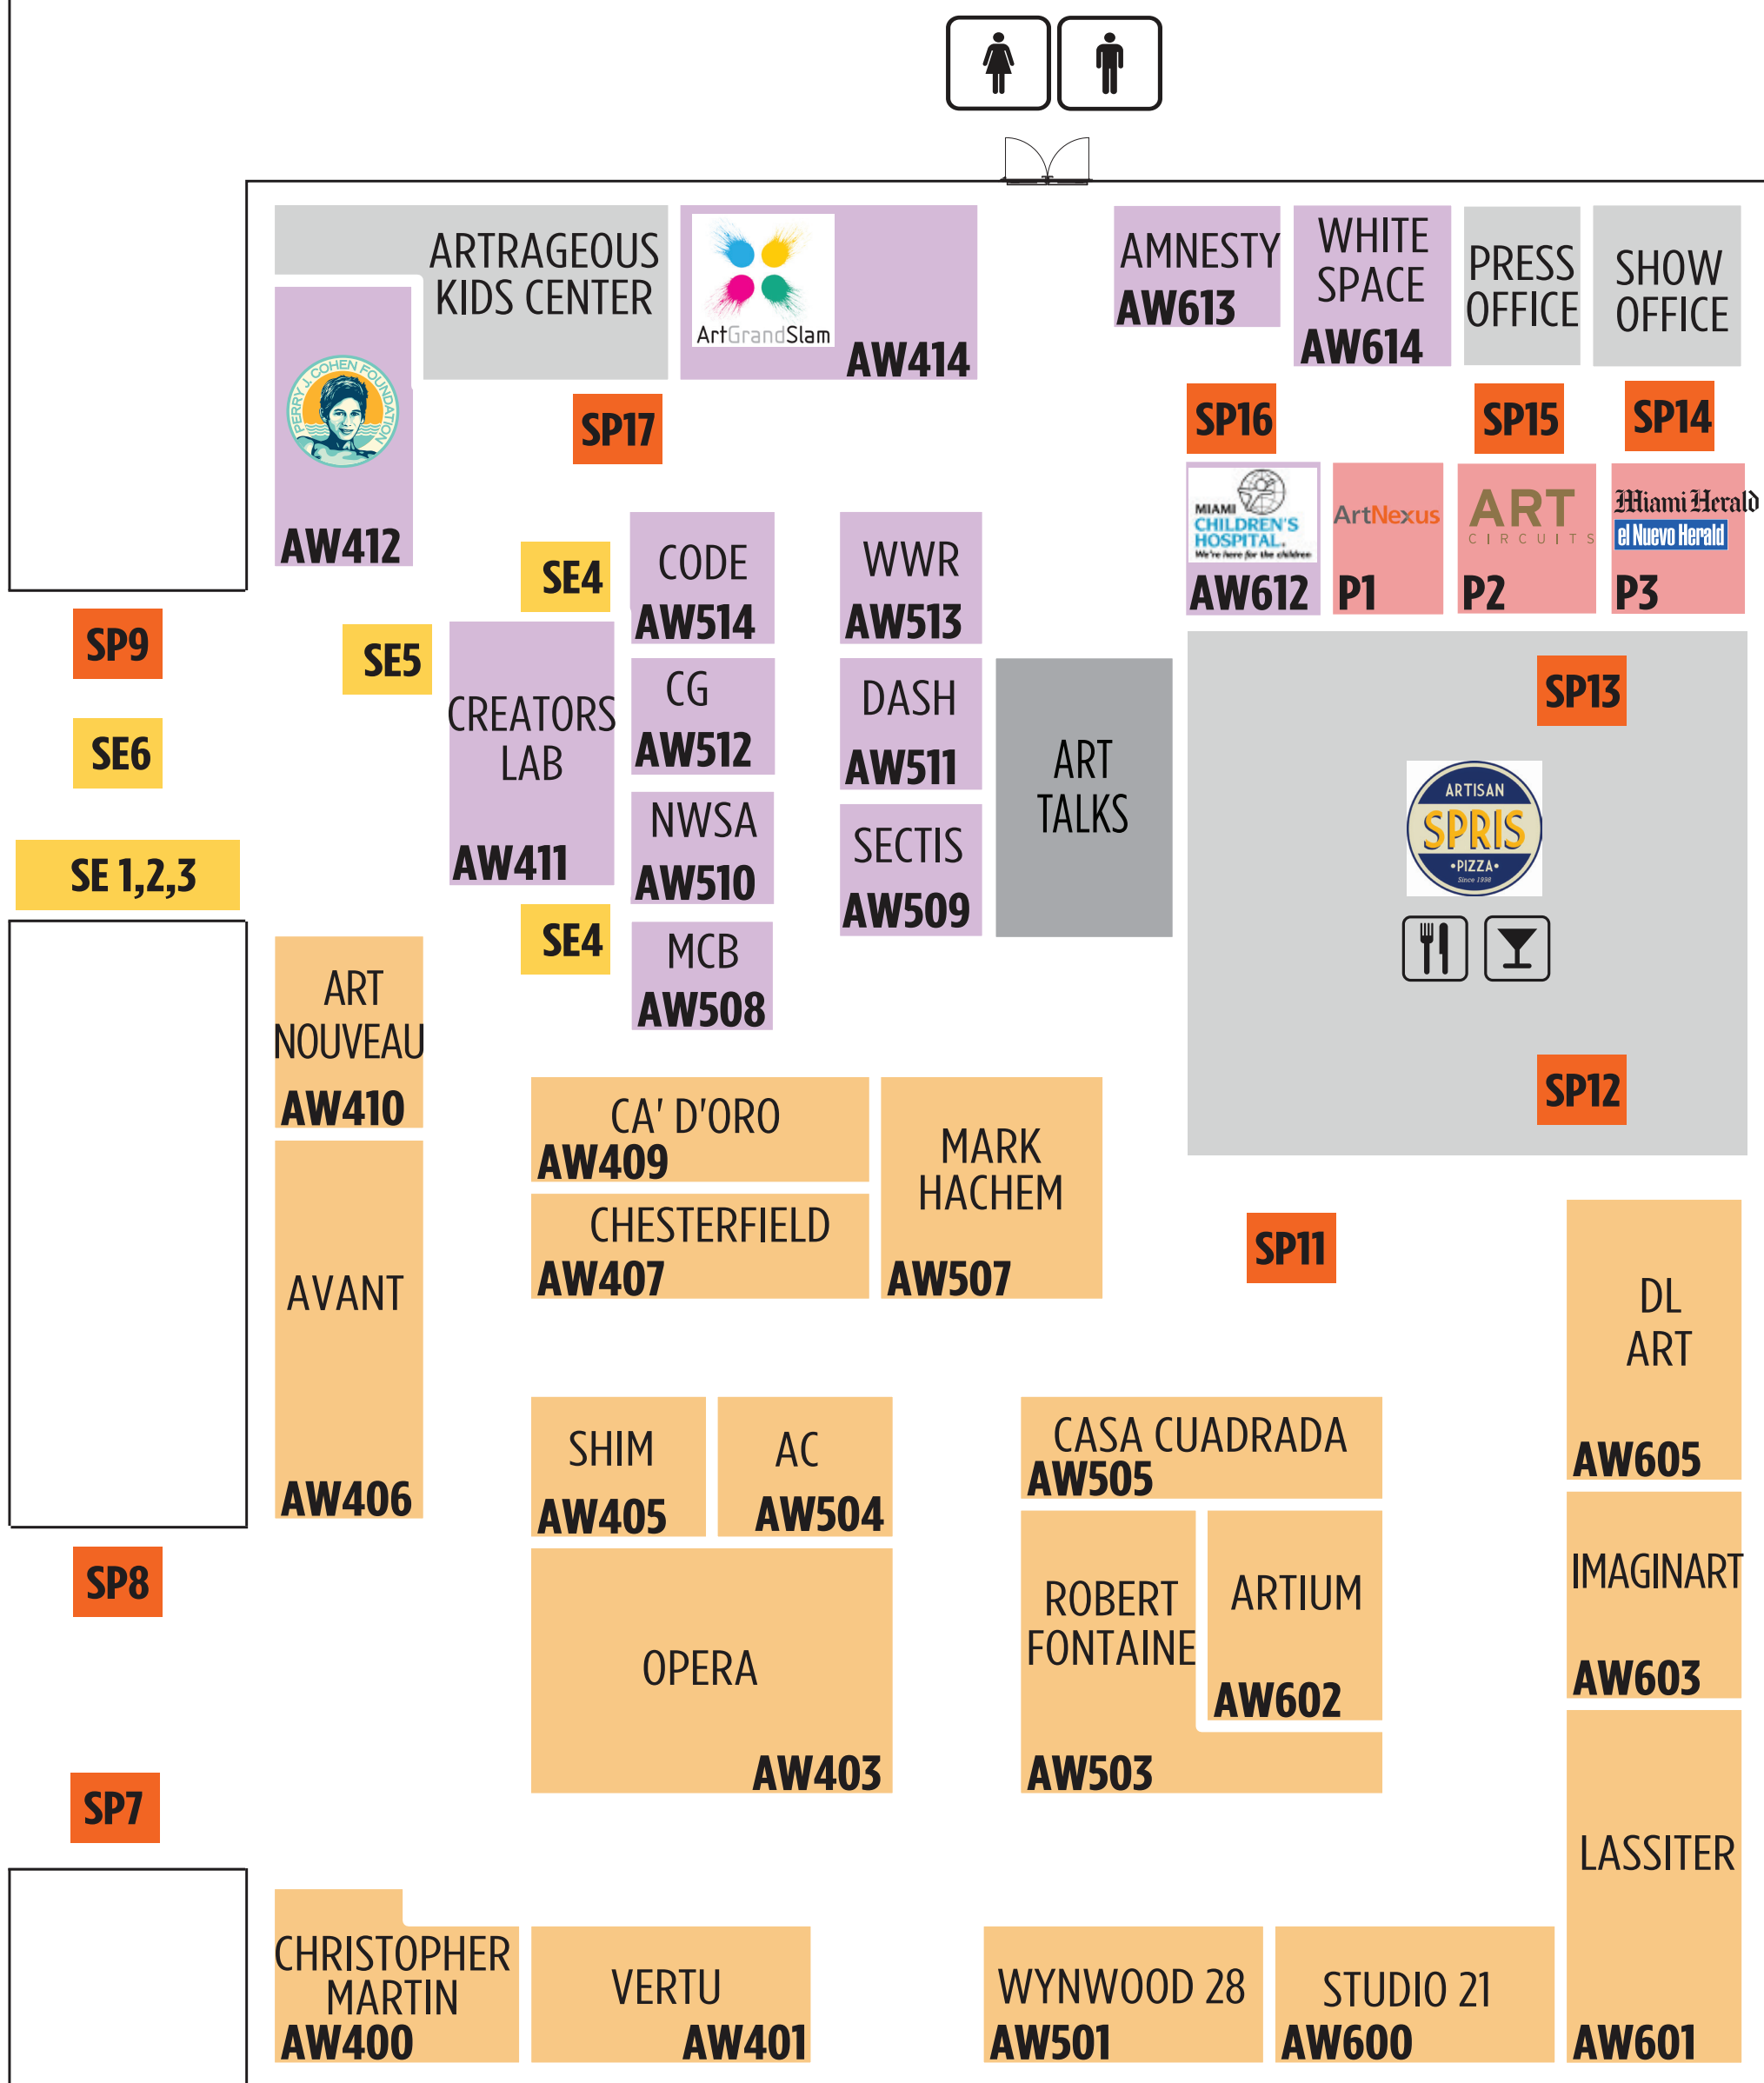

art wynwood

EXHIBITING GALLERIES

11.12 GALLERY AW105	DEAN PROJECT AW315	Oliver Cole Gallery AW323
55Bellechasse AW221	DL ART GALLERY AW605	OPERA GALLERY AW403
AC Contemporary Art AW504	Durban Segnini Gallery AW203	Pontone Gallery AW100
ARCHEUS/POST-MODERN AW109	Fabien Castanier Gallery AW110	Projects Gallery AW223
ART NOUVEAU GALLERY AW410	FREDERIC GOT AW118	Ranivilu Art Gallery AW107
Artéria AW322	GALLERIA CA' D'ORO AW409	RGR+Art AW305
Artscape Lab AW104	Galeria la Argentina AW121	Robert Fontaine Gallery AW503
Artium Art Gallery AW602	GALERIA LGM AW321	Rofa projects AW309
ASCASO GALLERY AW117	Hazelton Galleries AW218	Rosenbaum Contemporary AW214
AUREUS Contemporary AW206	Heitsch Gallery AW209	SHIM: Art Helix and RARE Birds AW405
Avant Gallery AW406	HG Contemporary AW115	Sponder Gallery AW219
Beatriz Esguerra Art AW319	Hollis Taggart Galleries AW313	Studio 21 Fine Art AW600
Berry Campbell Gallery AW108	Imaginat Gallery AW603	The Ford Galleries AW106
CASA CUADRADA AW505	Jacob Lewis Gallery AW215	The Hue | Art Bastion AW307
Casa Mondo AW220	Lassiter Fine Art AW601	TWYLA SP8
Castle Fitzjohns Gallery AW320	Laura Rathe Fine Art AW102	UNIT LONDON AW122
Cernuda Arte AW205	Lelia Mordoch Gallery AW114	Vertu Fine Art AW401
Chesterfield Gallery AW407	Limited Edition AW217	Waltman Ortega Fine Art AW112
Christopher Martin Gallery AW400	MARK HACHEM AW507	Waterhouse & Dodd AW103
Contessa Gallery AW123	Masterworks Fine Art Gallery AW119	Wynwood 28 | Art Gallery AW501
Curator's Voice Art Projects AW318	NIKOLA RUKAJ GALLERY AW317	ZK Gallery AW120

SPECIAL PROJECTS

Lie Nay Tijen | Lassiter Fine Art AW601	SP1
John Henry | Artscape Lab AW104	SP2
Lee Jaehyo | Pontone Gallery AW100	SP3
Niclas Castello | Oliver Cole Gallery AW323	SP4
Cey Adams | Vertu Fine Art AW401	SP5
Alberto Cavaliere | RGR + Art AW305	SP6
Christopher H. Martin | Christopher Martin Gallery AW400	SP7
Trey Speegle | TWYLA	SP8
RETNA | HG Contemporary AW115	SP9
D'Face | Vertu Fine Art AW401	SP10
Luis Jimenez | Casa Cuadrada AW505	SP11
Matteo Massagrande | Pontone Gallery AW100	SP12
Mari Kim | Pontone Gallery AW100	SP13
Murad Osmann | Avant Gallery AW406	SP14
Shepard Fairey "We the People" Posters	SP15
Vladimir Semenskiy | 11.12 Gallery AW105	SP16
Futura 2000 | Vertu Fine Art AW401	SP17

SPONSORS + PARTNERS